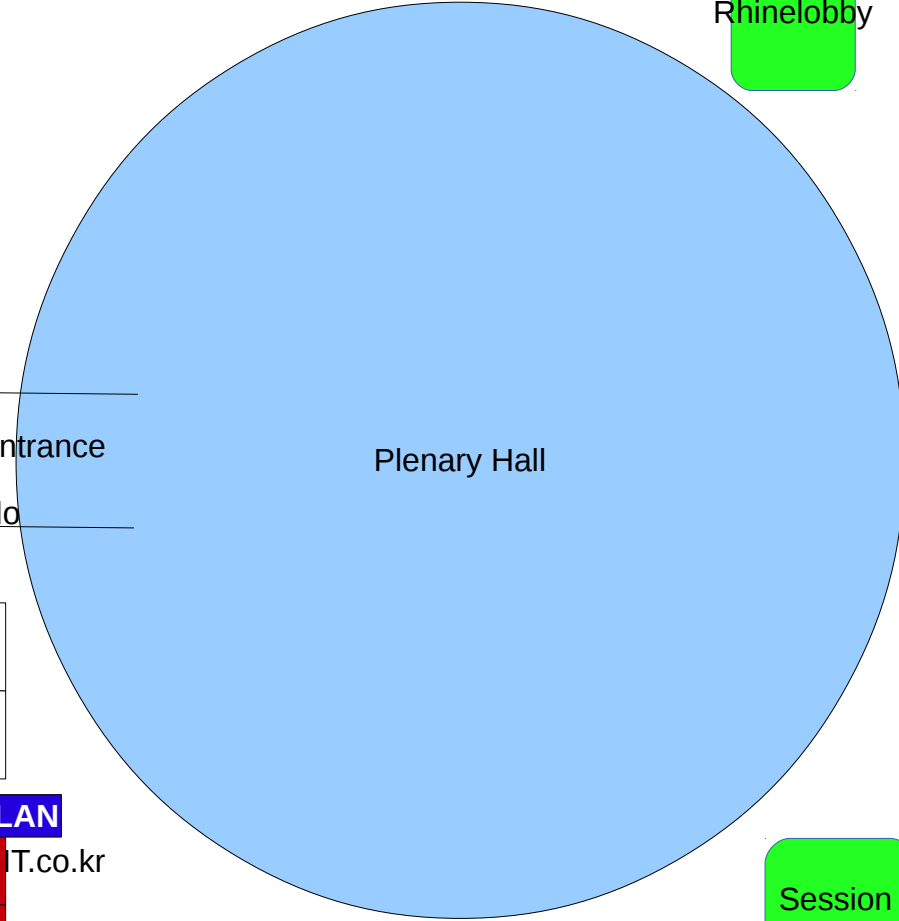

# A sketch – no scale!

## Legend:

2x2 meters

1x1 meter

red = taken

white = available

Session Room  
Berlin

Session Room  
Tunnel

Session Room  
Bonn

Session Room  
Rhinelobby

Session Room  
(2nd floor)  
Plenary Office