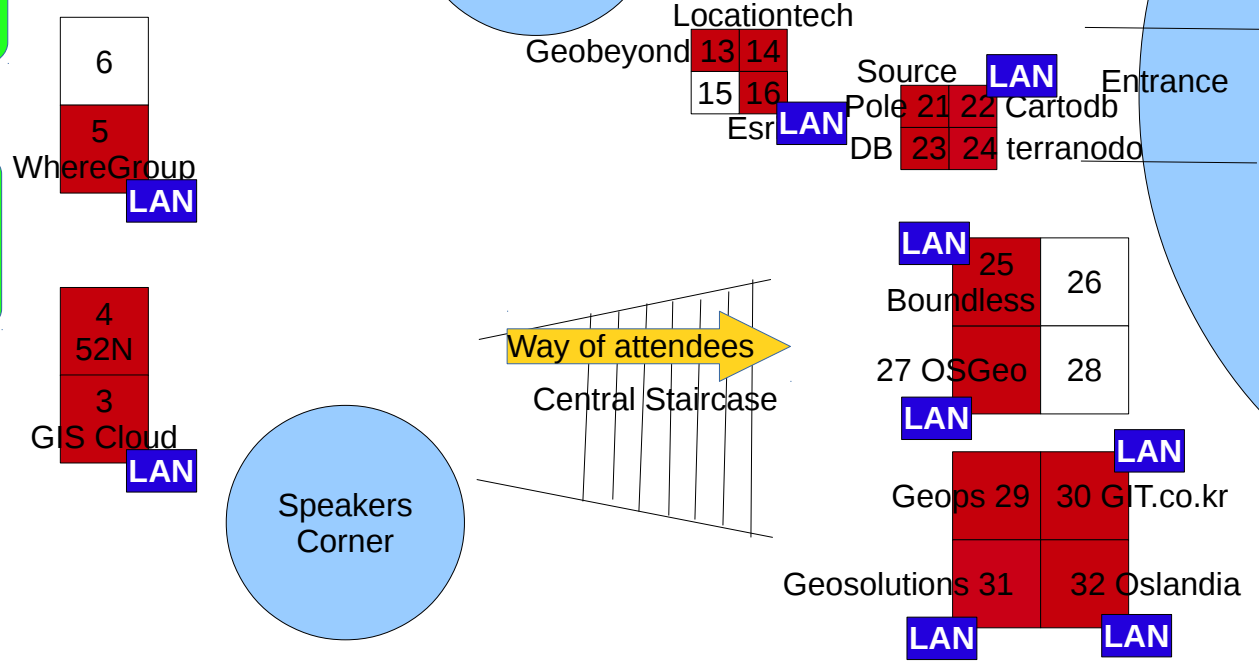

# A sketch – no scale!

## Legend:

2x2 meters

1x1 meter

red = taken

white = available

Session Room  
Berlin

Session Room  
Tunnel

Session Room  
Bonn

Session Room  
Rhinelobby

Session Room  
(2nd floor)  
Plenary Office