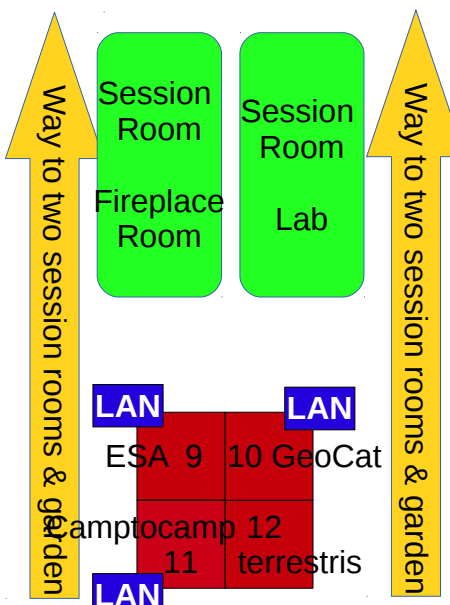

# A sketch – no scale!

## Legend:

2x2 meters

1x1 meter

red = taken

white = available

Session Room  
Berlin

Session Room  
Tunnel

Session Room  
Bonn

Session Room  
Rhinelobby

Session Room  
(2nd floor)  
Plenary Office